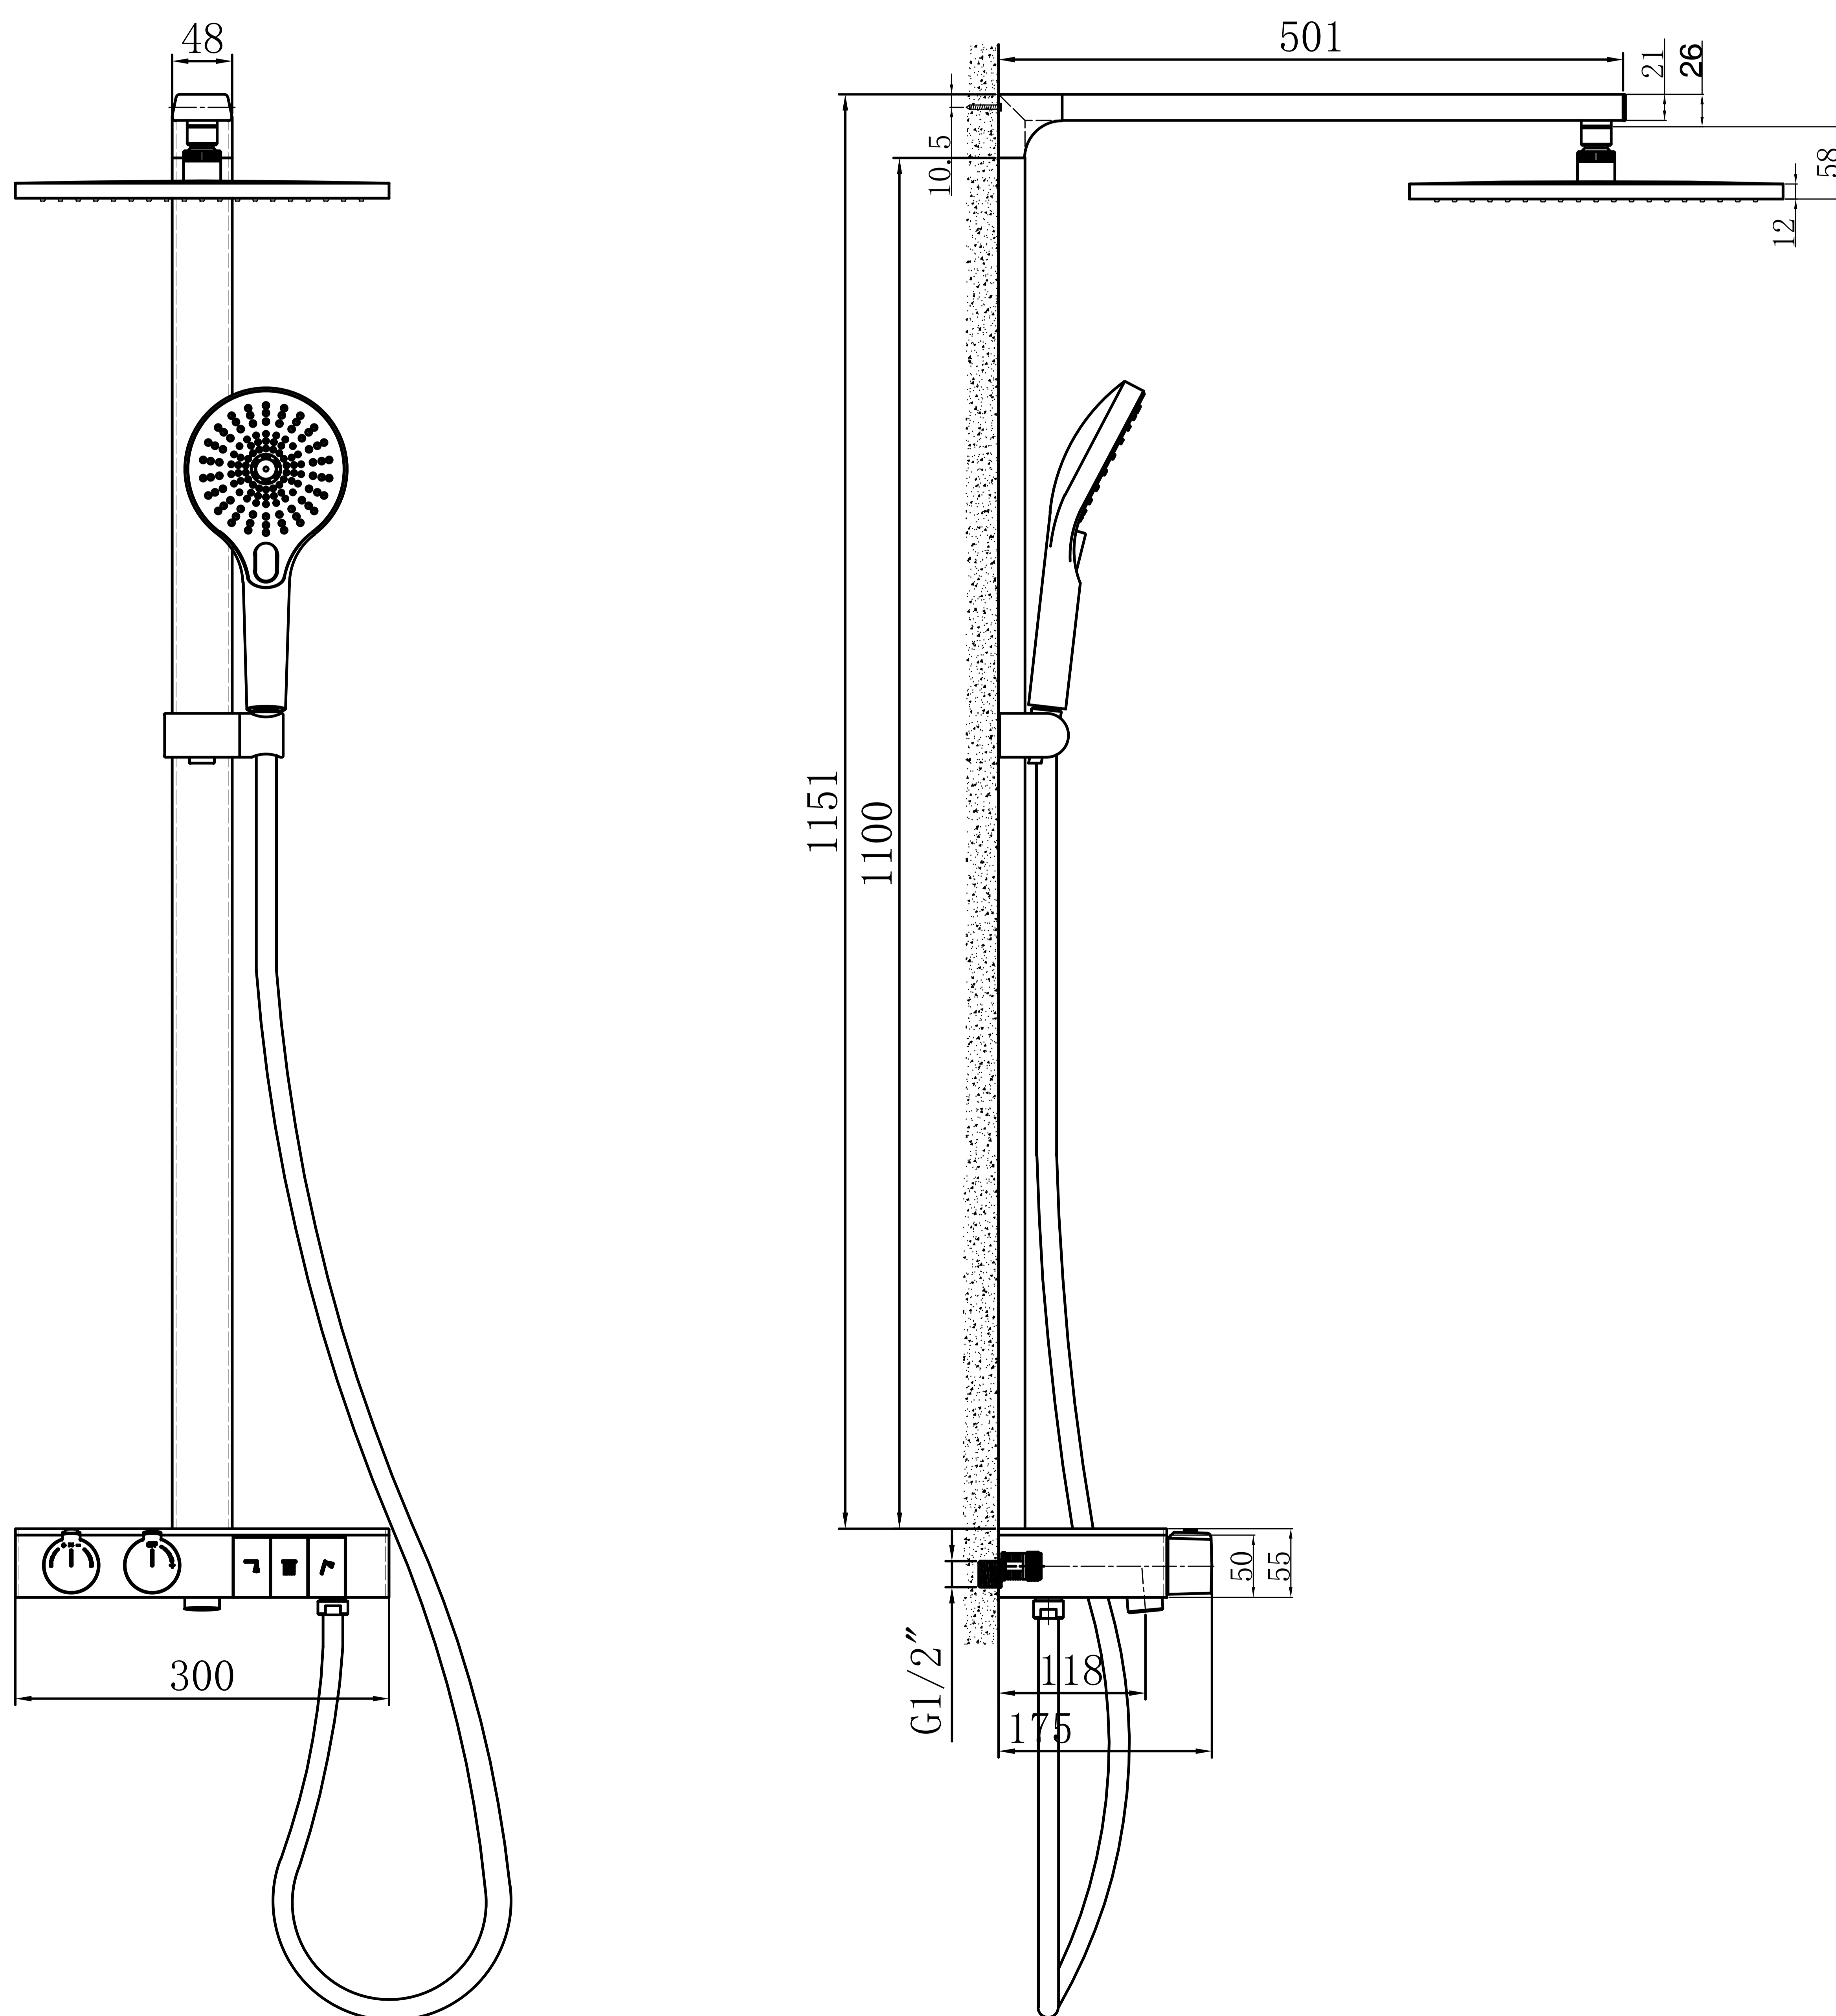

Brass Shower Column

Product Code : 1438

Technical Drawing

All dimension are in **mm**